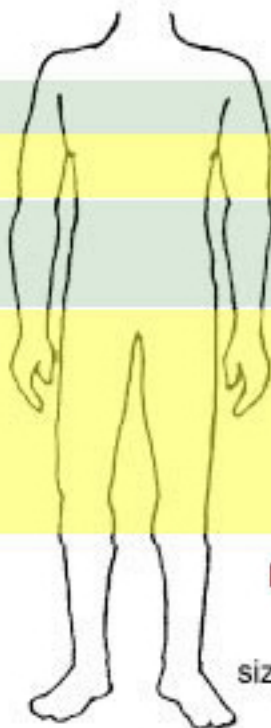

Toomey's Bead Size Chart

Standard: 33 - 42 inches

Long: 43-60 inches

Super Long: 60 + inches

Use this guide to determine how long the beads you are ordering are...

NOTE: Monitor sizes will vary so assume the 22mm bead size below is about the diameter of a quarter.

Bead Size Comparison

6mm

7.5mm

8mm

10mm

12mm

14mm

18mm

22mm